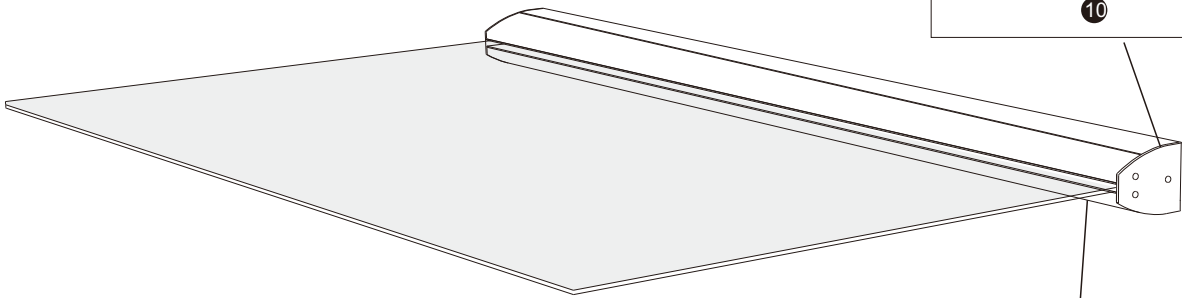

Canopy

Assembling Instruction

1	1X	7	1X
2	2X	8	1X 1X
3	1X	9	1X
4	1X	10	2X
5	M8X45MM 8X	11	4.0x16MM 6X
6	1X	12	(option) 1X

1

2

3

- | | | | | | |
|----------|--|---------|----------|--|----|
| 3 | | 1X | 7 | | 1X |
| 4 | | 1X | | | |
| 5 | | M8X45MM | 8X | | |
| 8 | | | 1X | | |

4

- | | | | |
|-----------|--|----------|----|
| 9 | | 1X | |
| 10 | | 2X | |
| 11 | | 4.0x16MM | 6X |