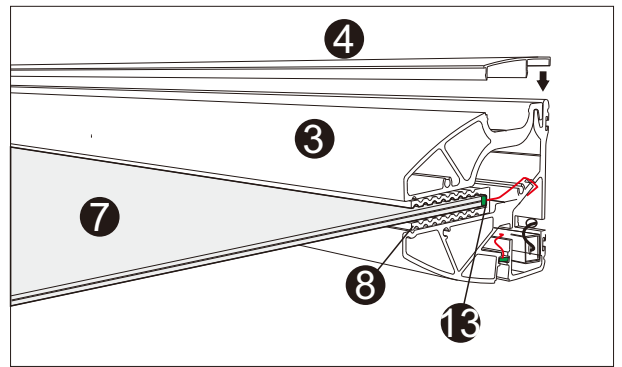

Canopy

Assembling Instruction

1	1X	7	1X
2	2X	8	1X 1X
3	1X	9	1X
4	1X	10	2X
5	M8X45MM 8X	11	4.0x16MM 6X
6	1X	12	(option) 1X

1

2

3

- | | | | | | |
|----------|--|---------|----------|--|----|
| 3 | | 1X | 7 | | 1X |
| 4 | | 1X | | | |
| 5 | | M8X45MM | 8X | | |
| 8 | | | 1X | | |

4

- | | | | |
|-----------|--|----------|----|
| 9 | | 1X | |
| 10 | | 2X | |
| 11 | | 4.0x16MM | 6X |