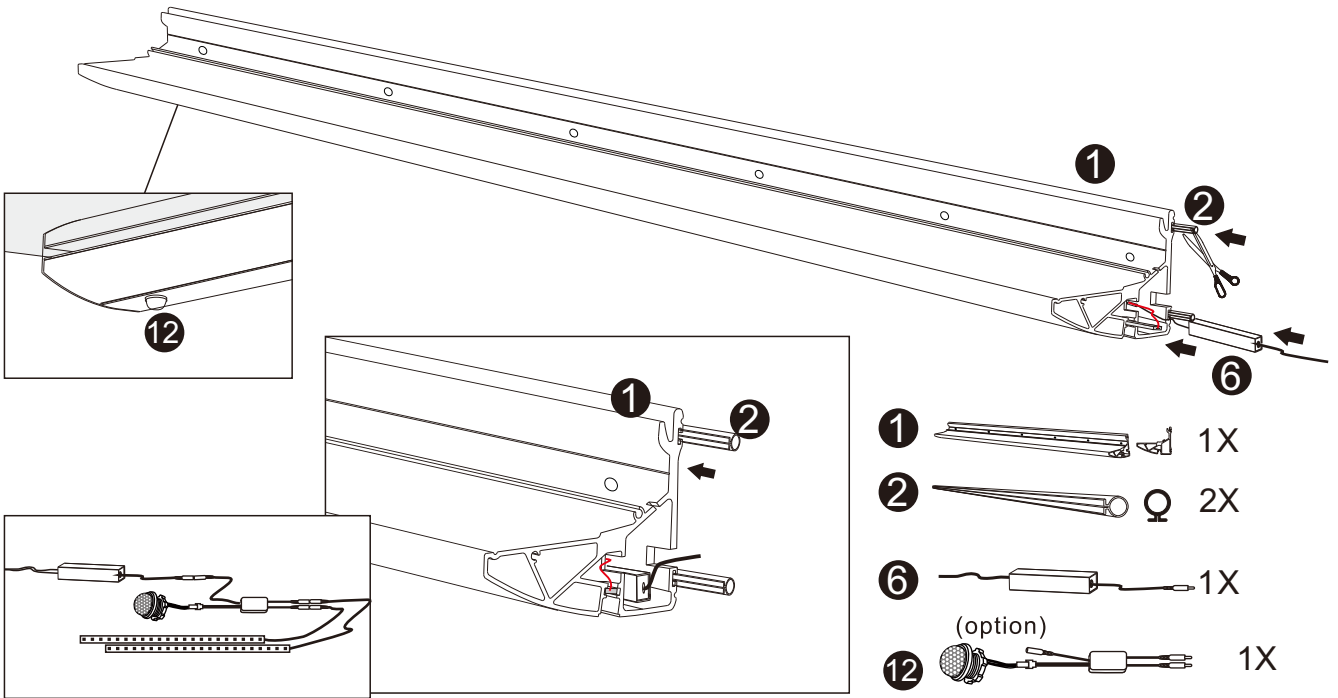

Canopy

Assembling Instruction

1	1X	7	1X
2	2X	8	1X 1X
3	1X	9	1X
4	1X	10	2X
5	M8X45MM 8X	11	4.0x16MM 6X
6	1X	12	(option) 1X

1

2

3

- | | | | | | |
|----------|--|---------|----------|--|----|
| 3 | | 1X | 7 | | 1X |
| 4 | | 1X | | | |
| 5 | | M8X45MM | 8X | | |
| 8 | | | 1X | | |

4

- | | | | |
|-----------|--|----------|----|
| 9 | | 1X | |
| 10 | | 2X | |
| 11 | | 4.0x16MM | 6X |