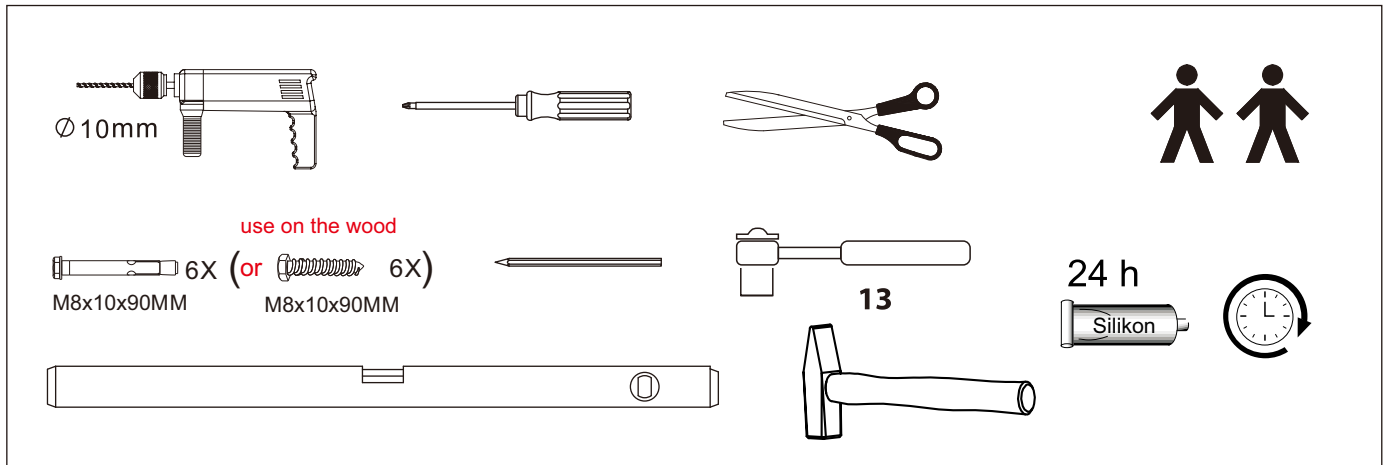

Canopy

Assembling Instruction

1	1X	7	1X
2	2X	8	1X 1X
3	1X	9	1X
4	1X	10	2X
5	M8X45MM 8X	11	4.0x16MM 6X
6	1X	12	(option) 1X

1

2

3

- | | | | | | |
|----------|--|---------|----------|--|----|
| 3 | | 1X | 7 | | 1X |
| 4 | | 1X | | | |
| 5 | | M8X45MM | 8X | | |
| 8 | | | 1X | | |

4

- | | | | |
|-----------|--|----------|----|
| 9 | | 1X | |
| 10 | | 2X | |
| 11 | | 4.0x16MM | 6X |