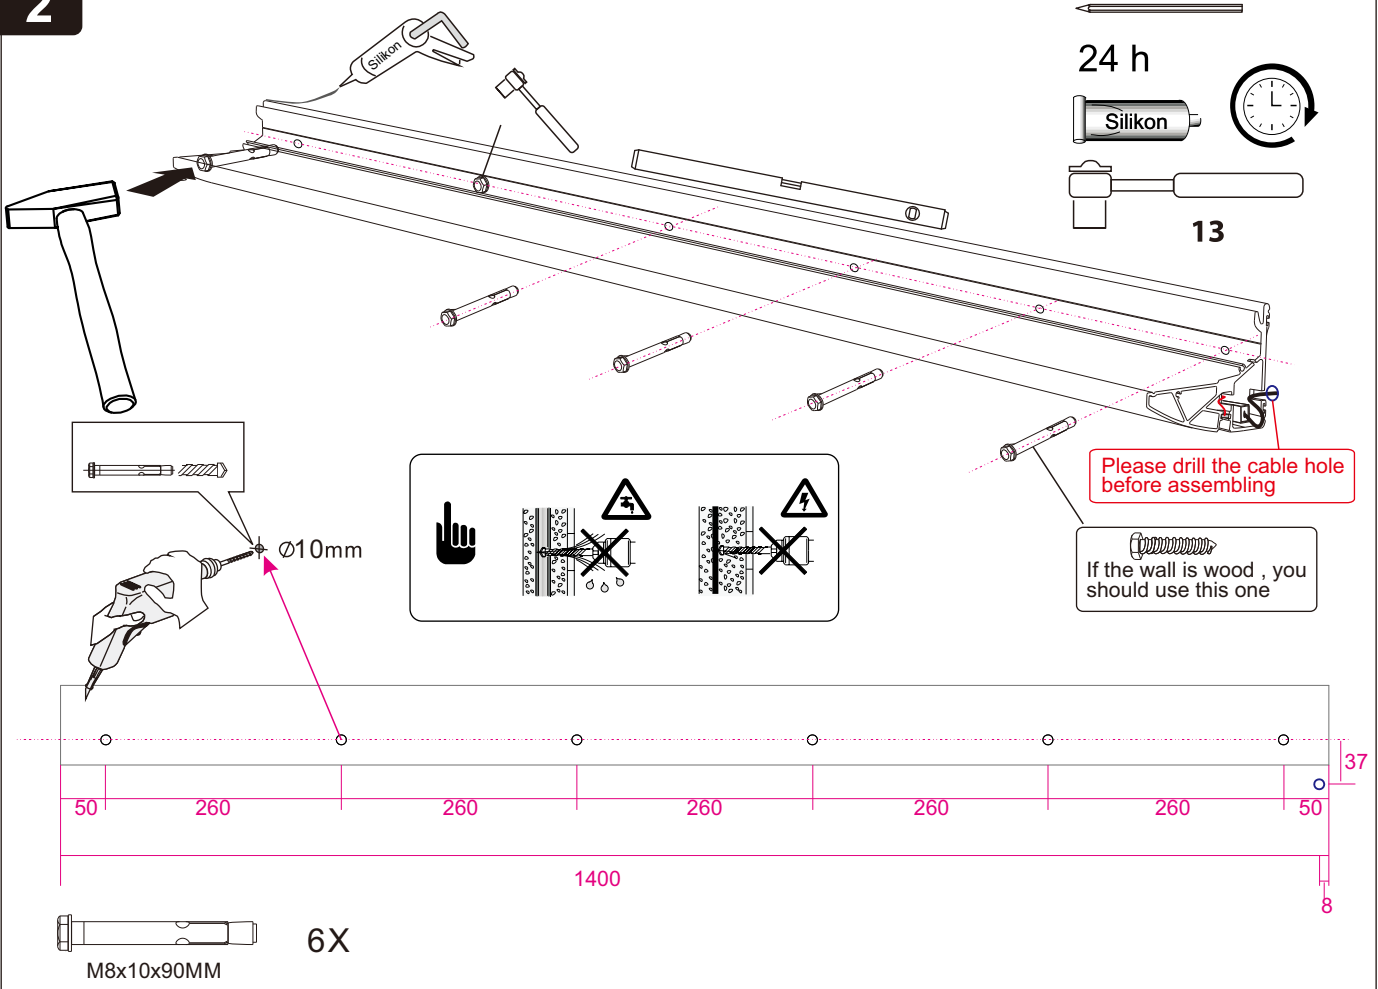

Canopy

Assembling Instruction

1	1X	7	1X
2	2X	8	1X 1X
3	1X	9	1X
4	1X	10	2X
5	M8X45MM 8X	11	4.0x16MM 6X
6	1X	12	(option) 1X

1

2

3

- | | | | | | |
|----------|--|---------|----------|--|----|
| 3 | | 1X | 7 | | 1X |
| 4 | | 1X | | | |
| 5 | | M8X45MM | 8X | | |
| 8 | | | 1X | | |

4

- | | | | |
|-----------|--|----------|----|
| 9 | | 1X | |
| 10 | | 2X | |
| 11 | | 4.0x16MM | 6X |